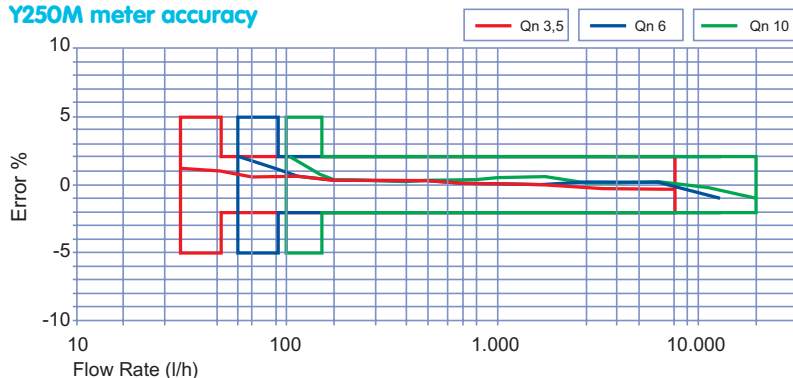

Y250M meter accuracy