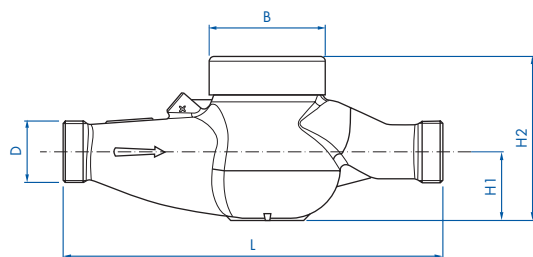

Mid size meter

Y250M

Hybrid technology

Mechanical sensor plus electronic register giving high accuracy.

Hybrid technology based on Elster's quality & experience.

- 360° Rotation electronic register.
- High contrast LCD with 10 mm height digits for read easiness and informate icons.
- Inductive rotor detection.
- Class C (75/33/EEC directive) approved.
- Sizes available: 25, 30 and 40 mm.
- ISO lengths and threads.
- Electronic bi-directional pulses output.
- Self-powered by an internal battery, typically 15 years life in use.
- Protected against moisture and shocks.
- For water up to 30°.

Performance data

Size			25	30	40
Max. Flow Rate	q _{max} (±2%)	m ³ /h	7	12	20
Nominal Flow Rate	q _n (±2%)	m ³ /h	3,5	6	10
Transitional Flow Rate	q _t (±2%)	l/h	52,5	90	150
Min. Flow Rate	q _{min} (±5%)	l/h	35	60	100
Starting Flow Rate		l/h	12	15	25
Press. Loss at Q _n		bar	0,25	0,25	0,25
Working Press	PN	bar	16	16	16

Output data

Display resolution	l	0,01	0,01	0,01
Max. Display	m ³	999.999,99999	999.999,99999	999.999,99999
Pulse output	l/p	1	1	1

Weights dimensions

Distance across threads	L	mm	260	260	300
Height	H2	mm	125	125	135
Height center line	H1	mm	47	47	58,5
Width	B	mm	100	100	122
Threads	D	"	1 1/4	1 1/2	2
Weight aprox.		kg	2,6	3	4,5