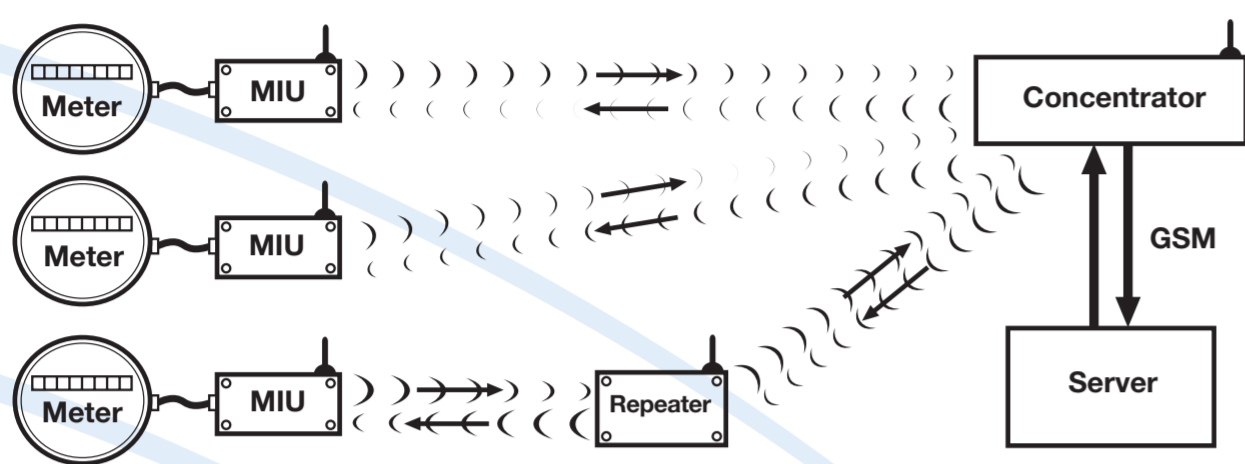

TRC600 Series – Fixed

Meter Units

TRC600

Repeater

TRC601

GSM concentrator

TRC602

Server and network management software

TRC600 Series – Walk-by

Meter Units

TRC600

Hand-held with inbuilt TRC600 radio

Data transfer cradle (and charger)

Route management software and billing interface

TRC600 Series – Sub-metering

Meter Units

TRC600

Radio Modem

TRC603

TRC604 USB interface or TRC605 PC Card