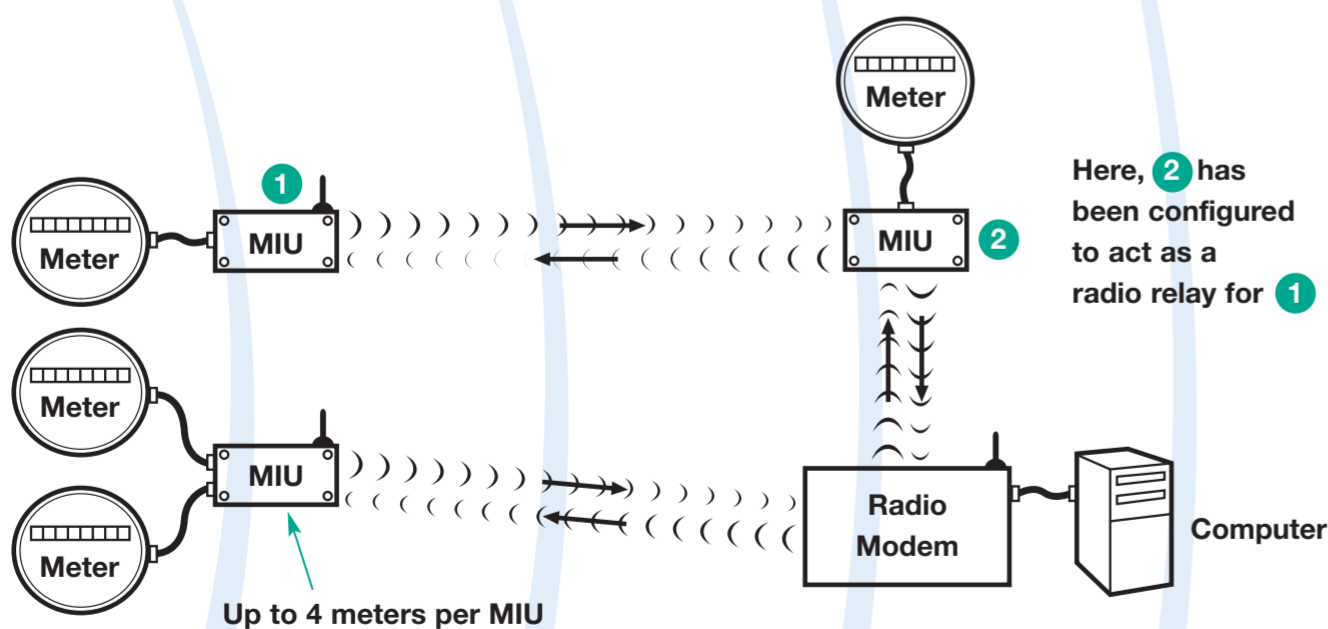

TRC600 Series – Fixed

Meter Units

TRC600

Repeater

TRC601

GSM concentrator

TRC602

Server and network management software

TRC600 Series – Walk-by

Meter Units

TRC600

Hand-held with inbuilt TRC600 radio

Data transfer cradle (and charger)

Route management software and billing interface

TRC600 Series – Sub-metering

Meter Units

TRC600

Radio Modem

TRC603

TRC604 USB interface or TRC605 PC Card