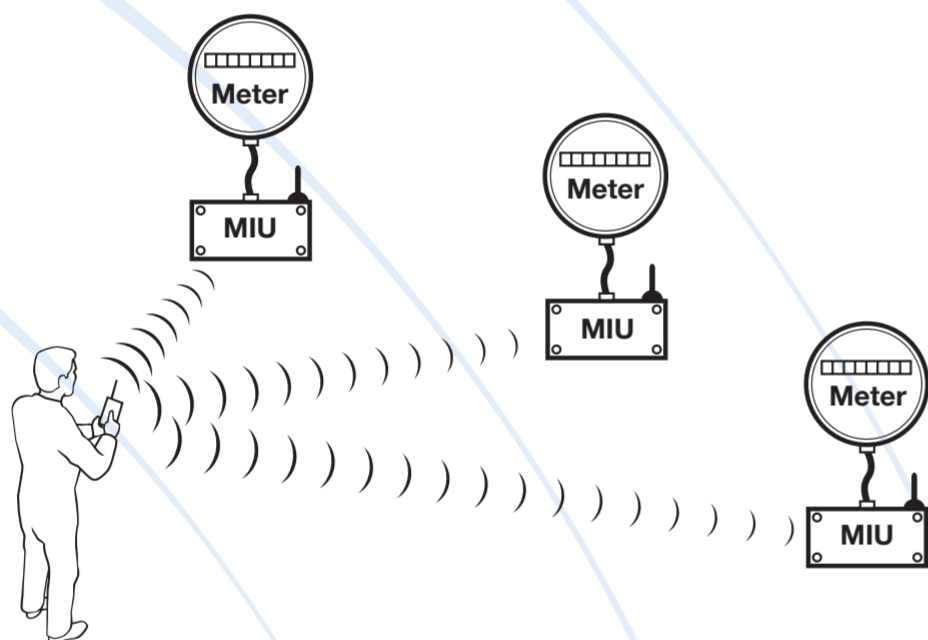

TRC600 Series – Fixed

Meter Units

TRC600

Repeater

TRC601

GSM concentrator

TRC602

Server and network management software

TRC600 Series – Walk-by

Meter Units

TRC600

Hand-held with inbuilt TRC600 radio

Data transfer cradle (and charger)

Route management software and billing interface

TRC600 Series – Sub-metering

Meter Units

TRC600

Radio Modem

TRC603

TRC604 USB interface or TRC605 PC Card